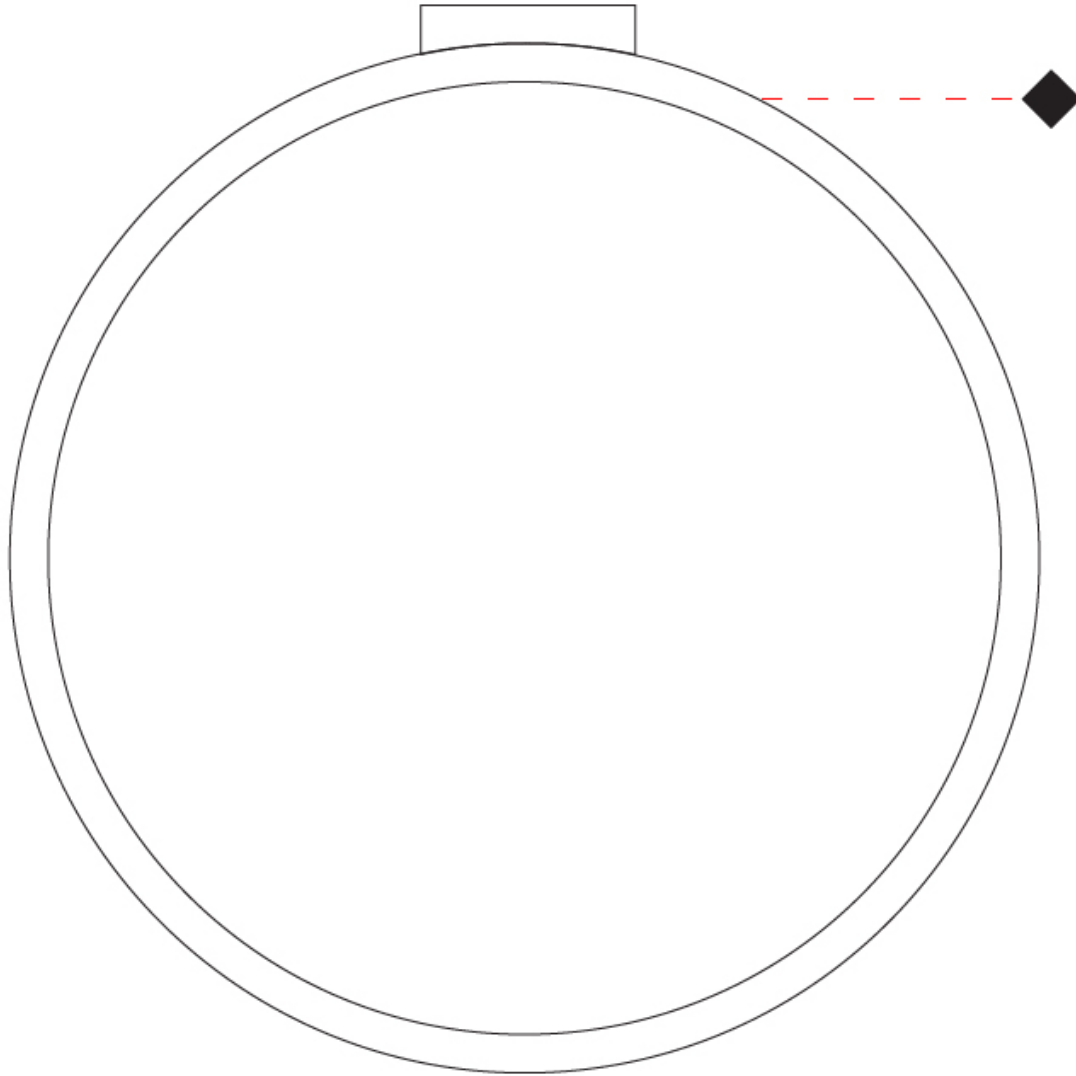

D32017-

PROJECT _____

TYPE _____

SPECIFIER _____

QUANTITY _____

DATE _____

D