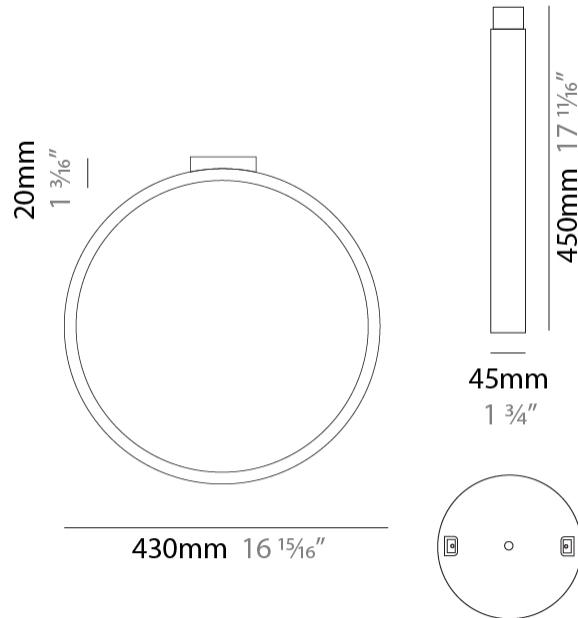

PROJECT	
TYPE	
SPECIFIER	
QUANTITY	
DATE	

ASSOLO SURFACE

D32005-

base number   Finish
Options

1. To build a product code in our configurator select the specify button on the base model # product page
2. To build a manual product code on this datasheet choose from the options listed below in blue font and add the suffix to the base model #

GENERAL

Series: Assolo
Brand: Cini & Nils
Division: Design
Mounting Type: Surface
Mounting Location: Ceiling
Subcategory: Ambient

PHYSICAL

Shape: Round
Diameter (mm): 430
Diameter (in): 16 ¹⁵/₁₆
Width (mm): 45
Width (in): 1 ³/₄
Height (mm): 450
Height (in): 17 ¹¹/₁₆
Extension (mm): 200
Extension (in): 7 ⁷/₈
Light Distribution: Indirect
Weight (kg): 3
Weight (lbs): 6.6
Fixture Finish: WHI / BLK / MGD
Fixture Material: Aluminum

ELECTRICAL

Lamp Type: LED
Input Wattage (W): 27
Total Output Wattage (W): 25
Dimming: Tri-Mode (Non-Dimming and Phase Dimming (120Vac only) and 0-10V Dimming)
Driver Included: Yes
Driver Location: Integrated
Driver Type: Constant Current - Universal
Driver Class: Class 2
Input Voltage (V): 120 - 277
Constant Current (MA): 700

LED

Color Temperature (°K): 2800
Nominal Lumen (lm): 2900
CRI: >90 CRI
Lamp Life (hrs): 50000

OPTICAL

RATINGS AND CERTIFICATIONS

Certified By: Certified for North American Standards
IP rating: IP20

J-Box cover plate included