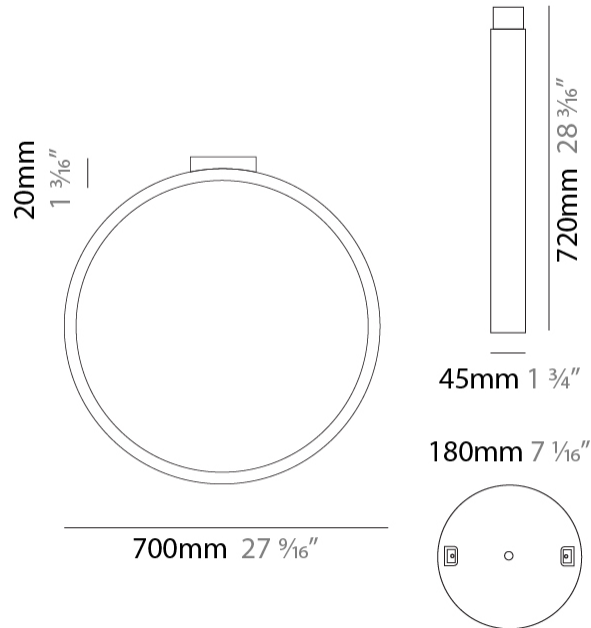

PROJECT	
TYPE	
SPECIFIER	
QUANTITY	
DATE	

ASSOLO SURFACE

D32017-

base number   Finish
Options

1. To build a product code in our configurator select the specify button on the base model # product page
2. To build a manual product code on this datasheet choose from the options listed below in blue font and add the suffix to the base model #

GENERAL

Series: Assolo
Brand: Cini & Nils
Division: Design
Mounting Type: Surface
Mounting Location: Ceiling
Subcategory: Ambient

PHYSICAL

Shape: Round
Diameter (mm): 700
Diameter (in): 27 ⁹/₁₆
Width (mm): 45
Width (in): 1 ³/₄
Height (mm): 720
Height (in): 28 ³/₈
Light Distribution: Indirect
Weight (kg): 4.9
Weight (lbs): 10.8
Fixture Finish: WHI / BLK / MGD
Fixture Material: Aluminum

ELECTRICAL

Lamp Type: LED
Input Wattage (W): 27
Total Output Wattage (W): 25
Dimming: Tri-Mode (Non-Dimming and Phase Dimming (120Vac only) and 0-10V Dimming)
Driver Included: Yes
Driver Location: Integrated
Driver Type: Constant Current - Universal
Driver Class: Class 2
Input Voltage (V): 120 - 277
Constant Current (MA): 700

LED

Color Temperature (°K): 2800
Nominal Lumen (lm): 2900
CRI: >90 CRI
Lamp Life (hrs): 50000

OPTICAL

RATINGS AND CERTIFICATIONS

Certified By: Certified for North American Standards
IP rating: IP20

J-Box cover plate included